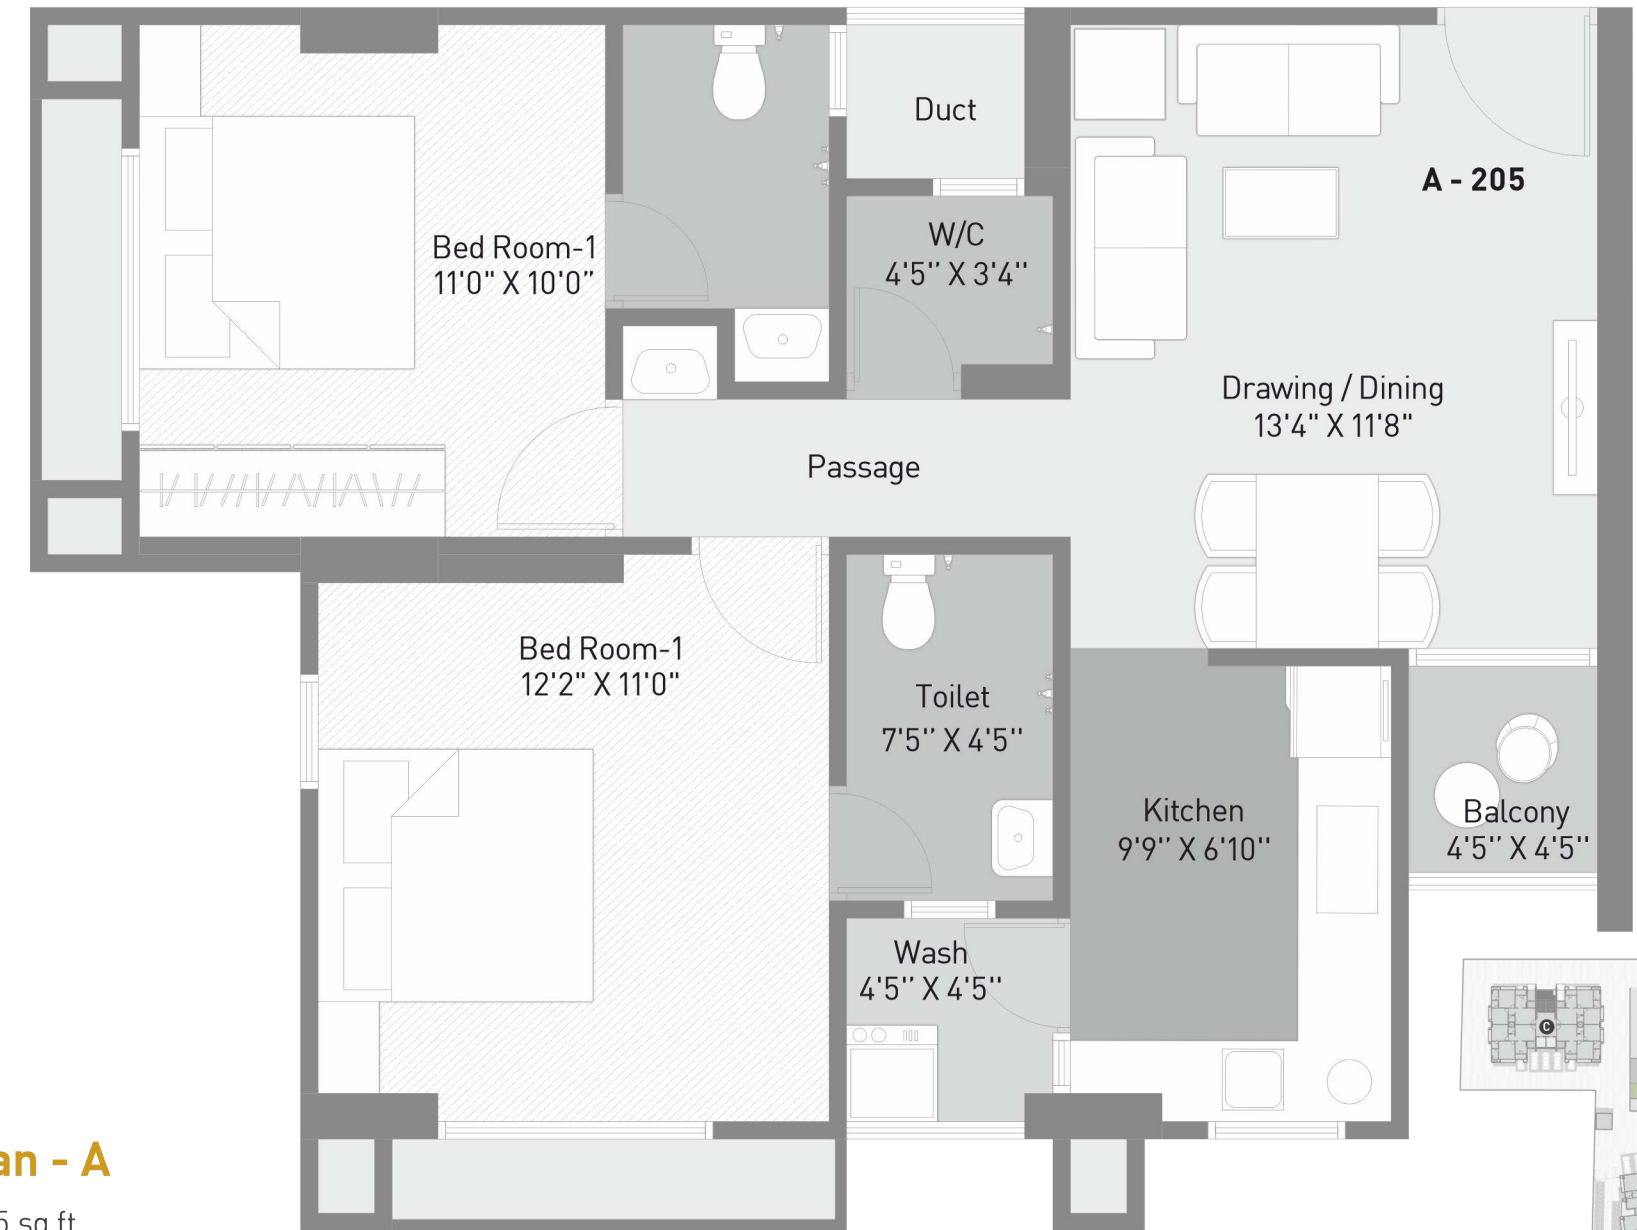

Block - A

Unit Plan - A

Built UP - 695 sq.ft
 Carpet with Wash
 & Balcony - 650 sq.ft