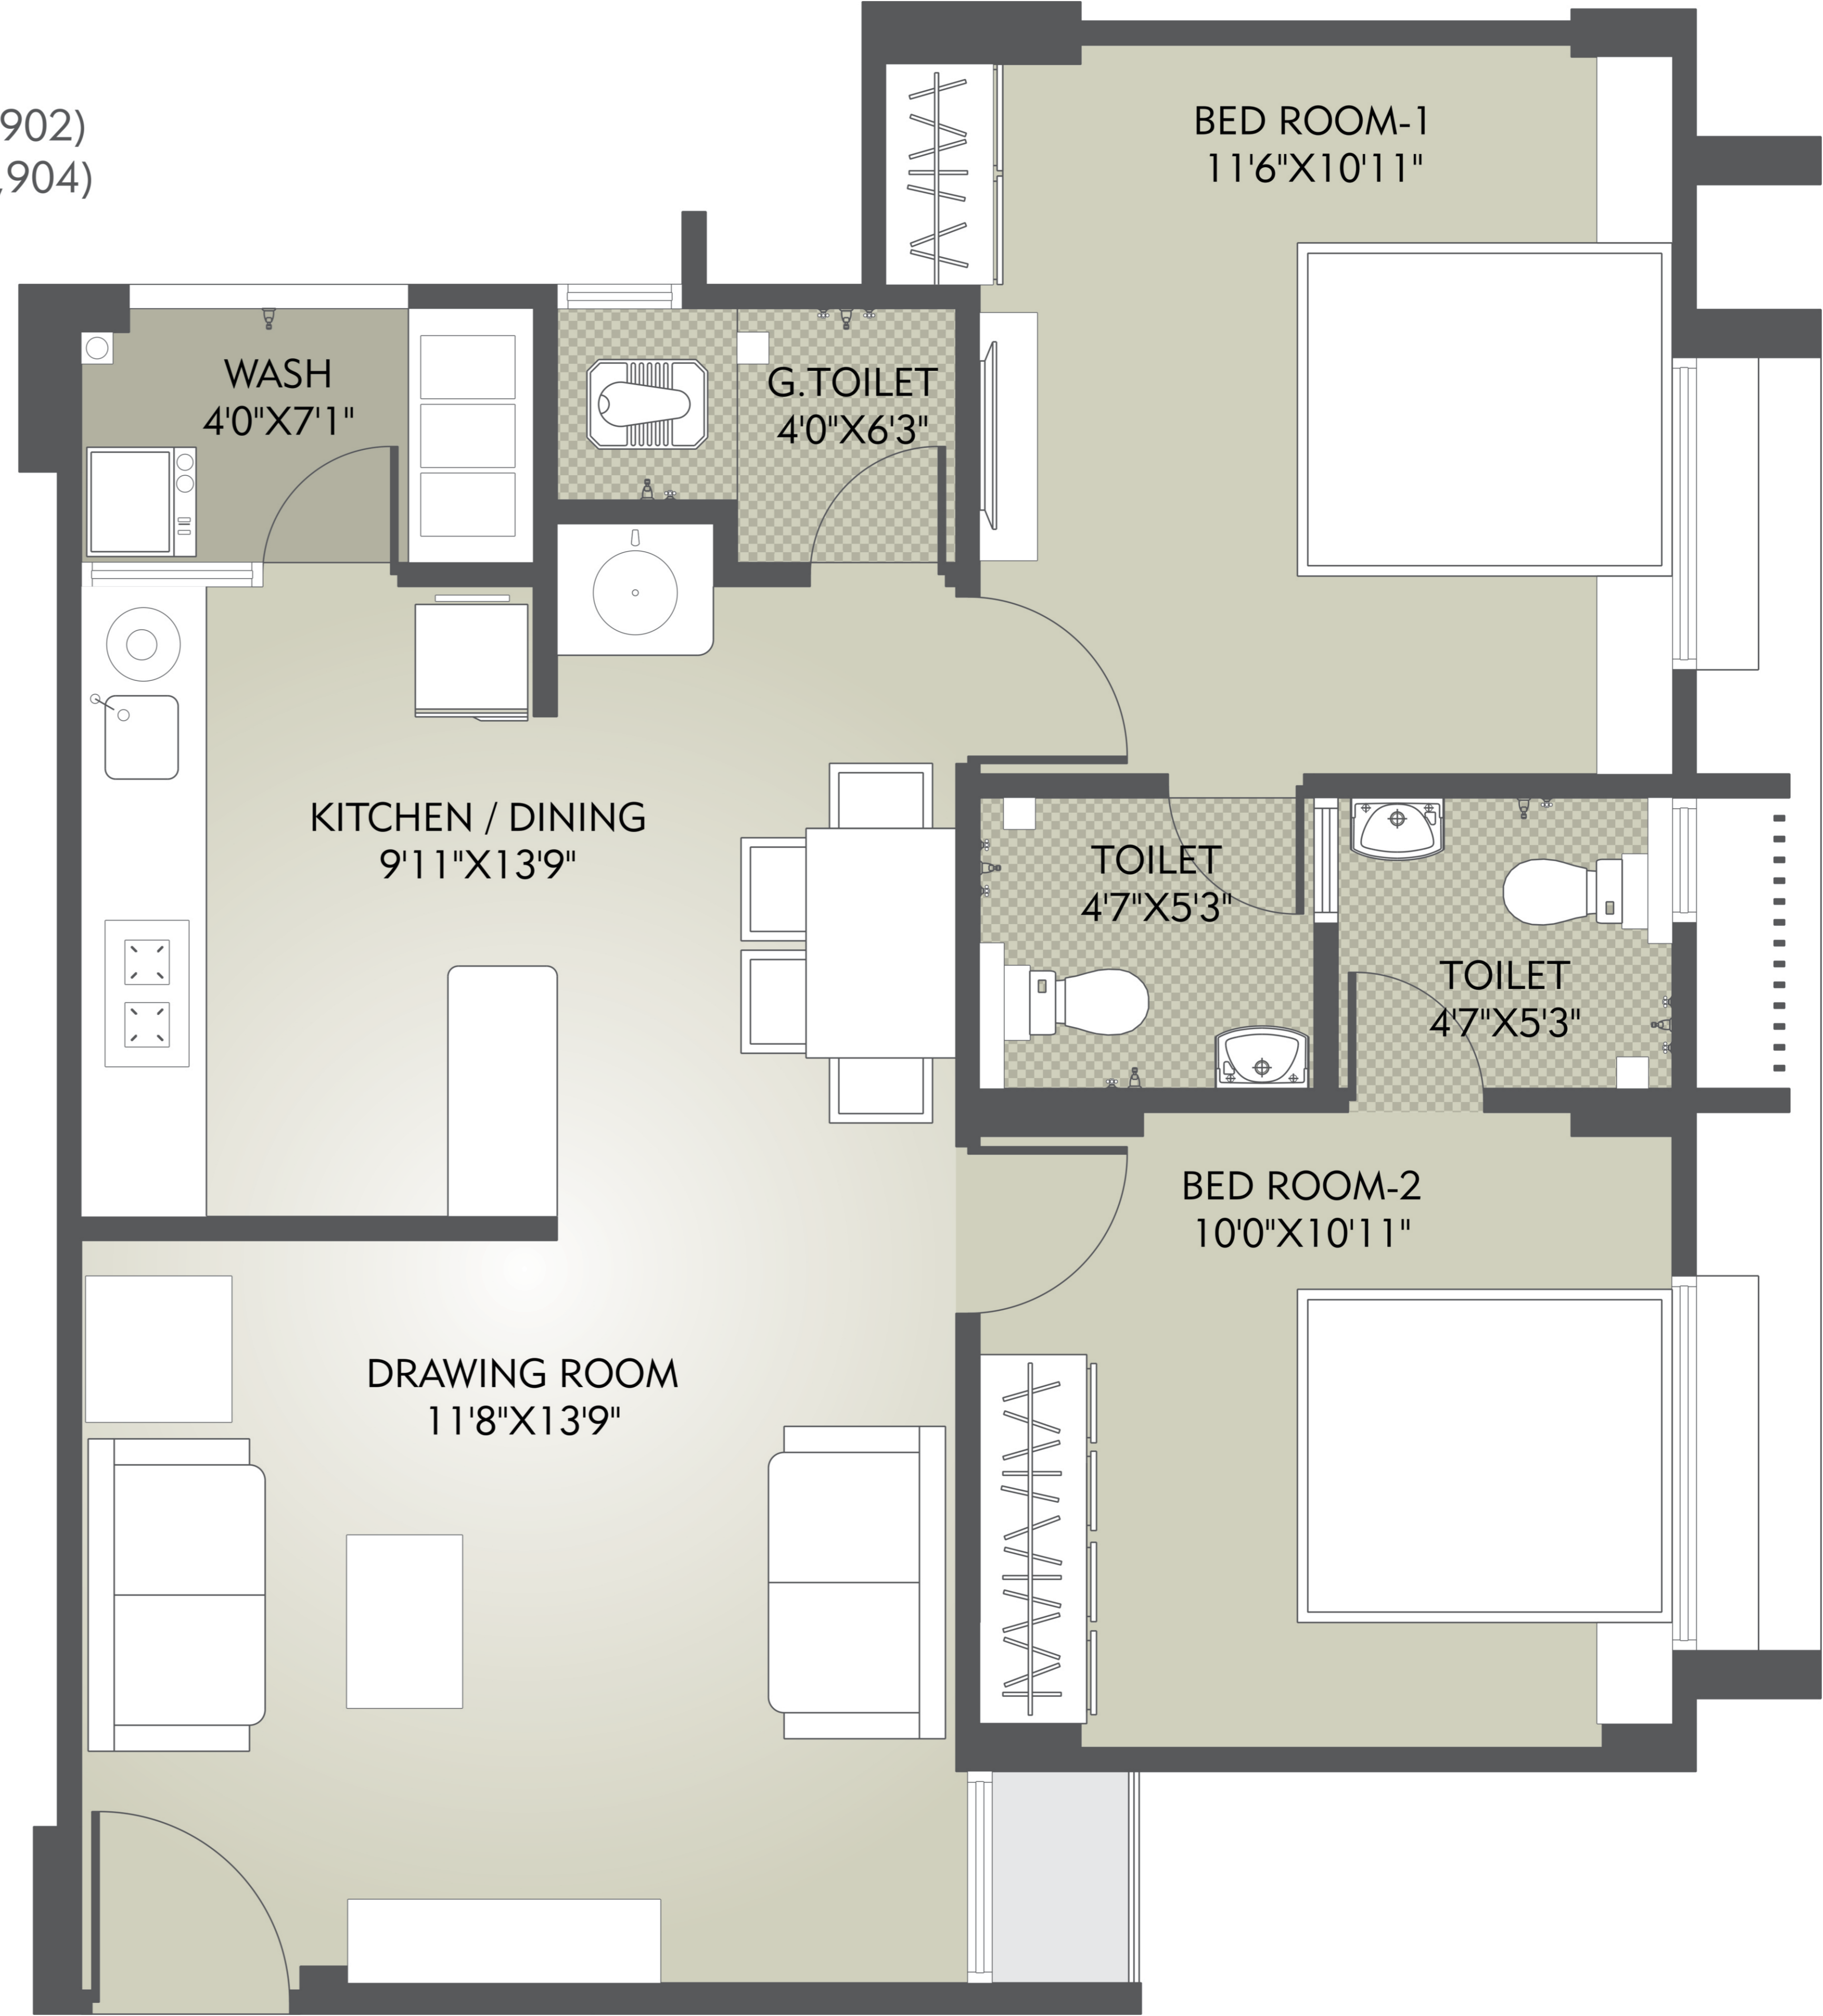

1098 SQ. FT.

BLOCK : E (101,201,301,401,501,601,701,801,901) / (202,302,402,502,602,702,802,902)

BLOCK : D (203,303,403,503,603,703,803,903) / (104,204,304,404,504,604,704,804,904)

TYPE

WASH
4'0"X7'1"

G.TOILET
4'0"X6'3"

BED ROOM-1
11'6"X10'11"

KITCHEN / DINING
9'11"X13'9"

TOILET
4'7"X5'3"

TOILET
4'7"X5'3"

BED ROOM-2
10'0"X10'11"

DRAWING ROOM
11'8"X13'9"